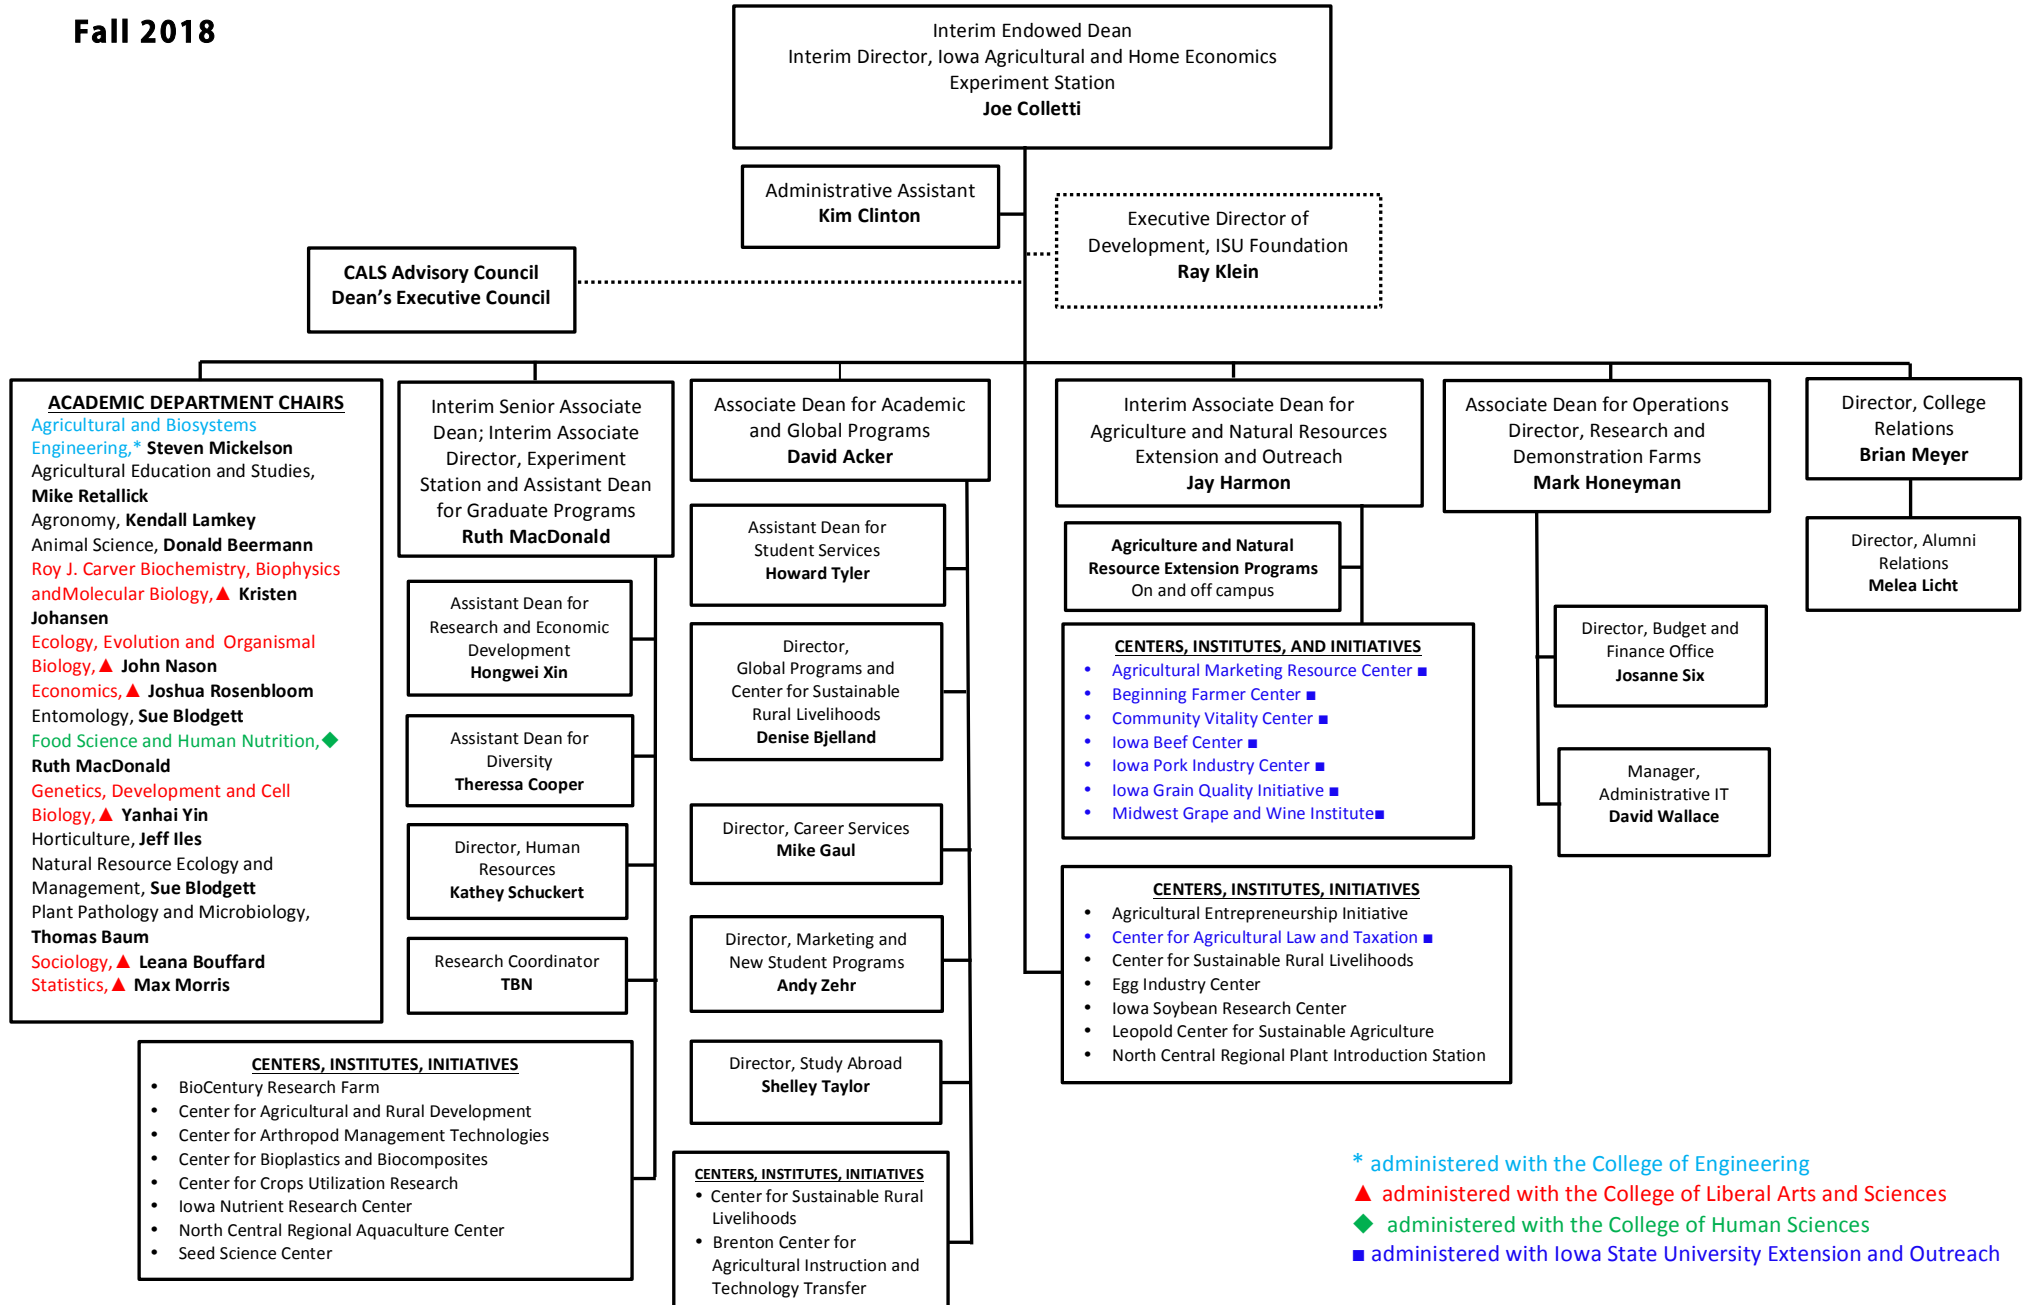

IOWA STATE UNIVERSITY

College of Agriculture and Life Sciences

Organizational Chart

Fall 2018

* administered with the College of Engineering
 ▲ administered with the College of Liberal Arts and Sciences
 ◆ administered with the College of Human Sciences
 ■ administered with Iowa State University Extension and Outreach