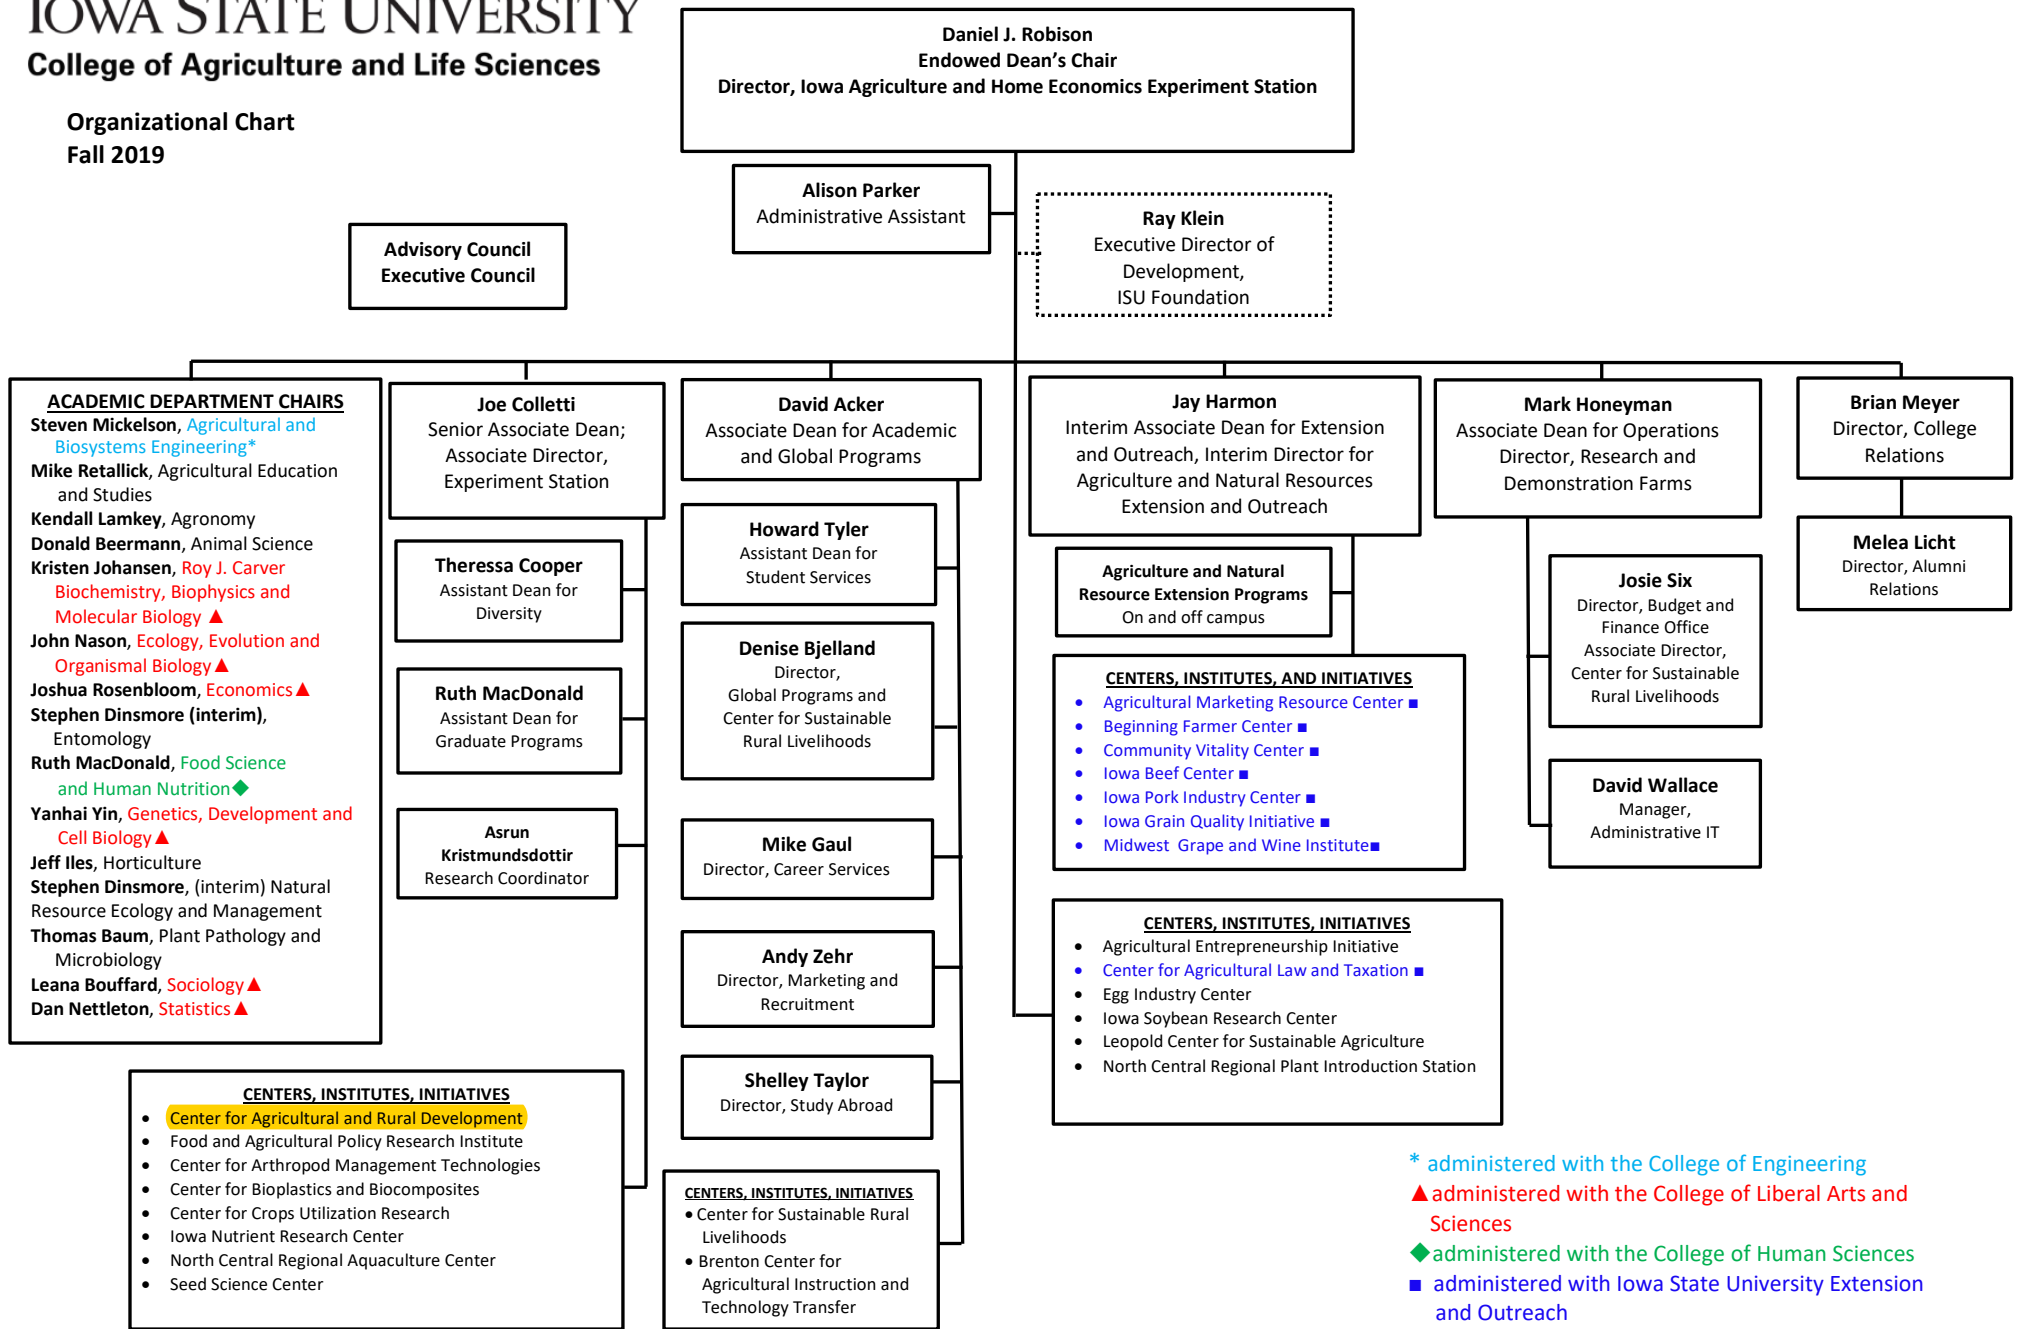

IOWA STATE UNIVERSITY

College of Agriculture and Life Sciences

Organizational Chart
Fall 2019

* administered with the College of Engineering
▲ administered with the College of Liberal Arts and Sciences
◆ administered with the College of Human Sciences
■ administered with Iowa State University Extension and Outreach